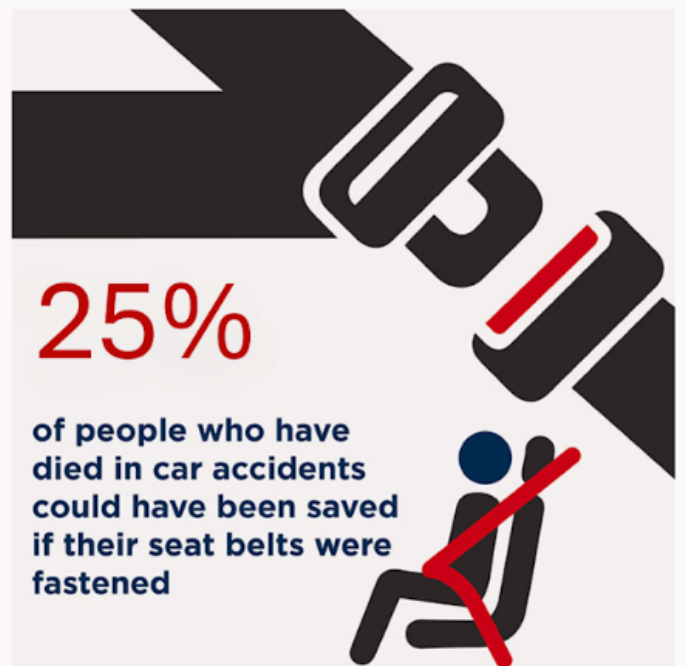

25%

of people who have died in car accidents could have been saved if their seat belts were fastened

Bedfordshire Road Safety Partnership
Working together to reduce road casualties